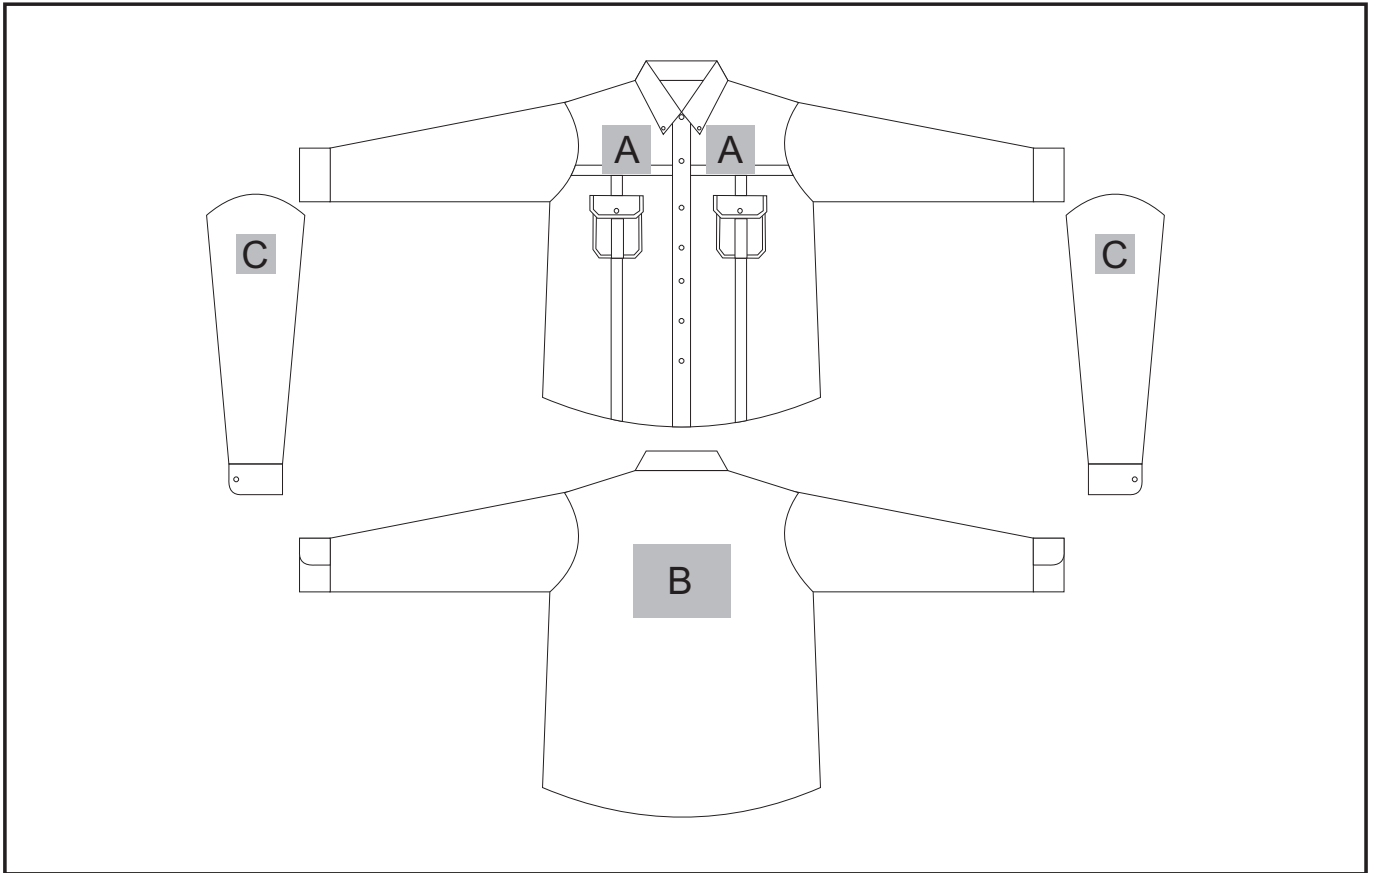

ALT-TLL

Tracker Long Sleeve Blouse

Need to know:

- Includes 1 Position Digital Transfer (setup fee applies)
- Cannot guarantee a 100% straight branding on any clothing item with check or stripe detail
- **DTC inclusive Parameters:** Left/Right Chest=100mm x 100mm OR Back = 8000mm²

Branding Options:

Position A

1. Embroidery (EMB) - 9 colours
Size: 100mm diameter
2. Screen Print (SC) - 1 colours
Size: 100mm wide x 60mm high
3. Digital Transfer Clothing (DTC) - Full colour
Size: 100mm wide x 100mm high

Position B

1. Embroidery (EMB) - 9 colours
Size: 200mm wide x 150mm high
2. Screen Print (SC) - 1 colours
Size: 200mm wide x 150mm high
3. Digital Transfer Clothing (DTC) - Full colour
Size: 210mm wide x 148mm high

Position C

1. Embroidery (EMB) - 9 colours
Size: 80mm diameter
2. Screen Print (SC) - 1 colours
Size: 60mm wide x 60mm high
3. Digital Transfer Clothing (DTC) - Full colour
Size: 80mm wide x 80mm high